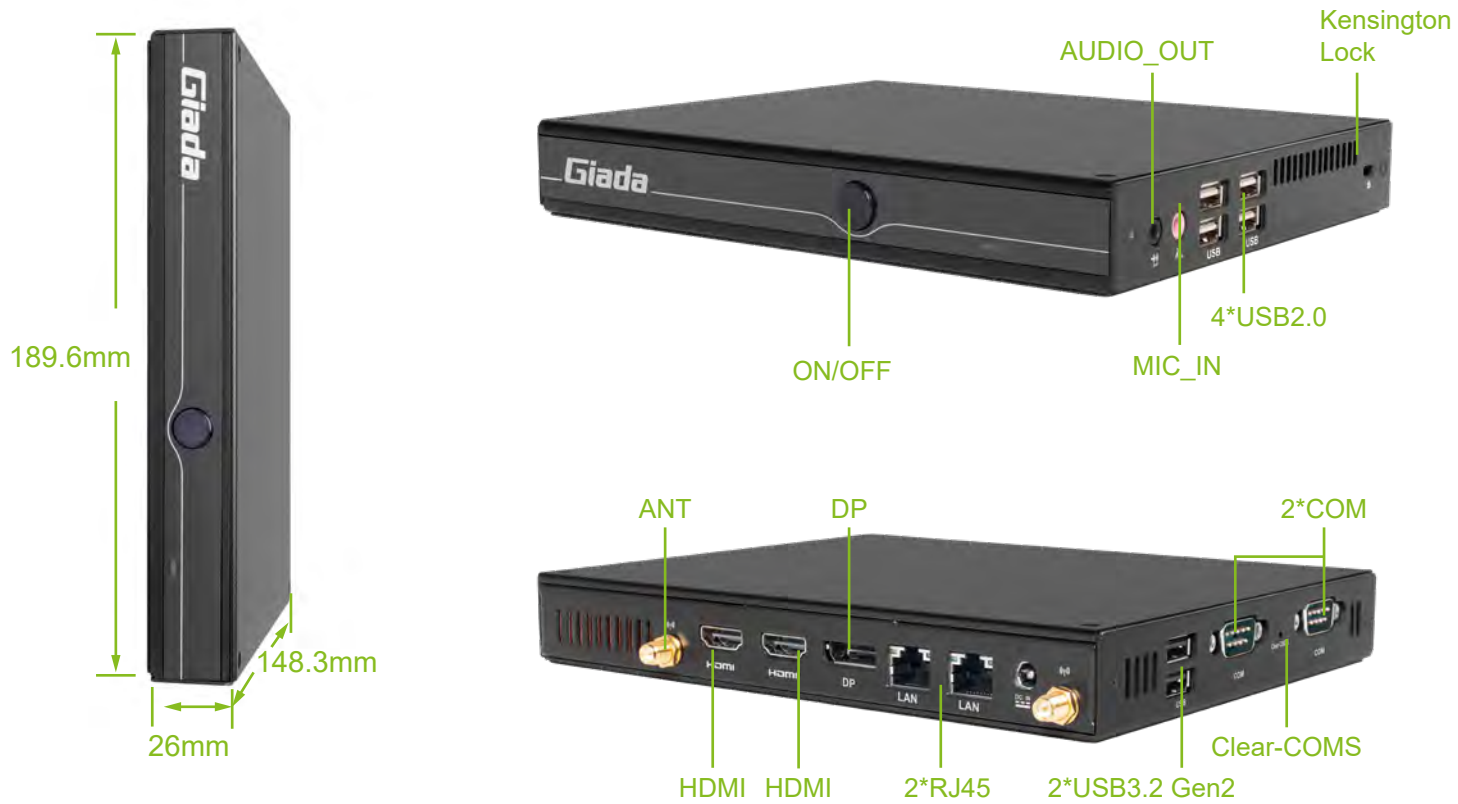

Dimensions and Drawing

Optional items

VESA Mounting	VESA Mounting Kit (JZ183)
Wi-Fi/BT module	Intel® Dual Band Wireless-AC 9260, Intel® Wi-Fi 6 AX200, Intel® Wi-Fi 6E AX210 (Gig+)
Mobile network module	Quectel® EC25 4G,
Operating system License	Windows 10 (64bit), Windows 11 (64bit)