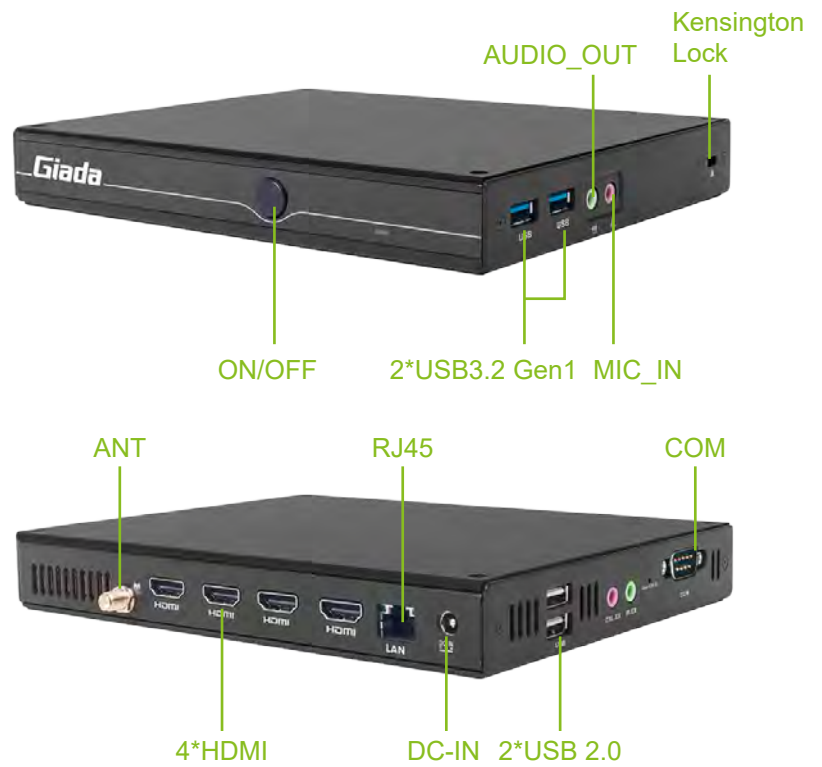

Dimensions and Drawing

Optional

VESA Mounting	VESA Mounting Kit (JZ183)
Wi-Fi/BT Module	Azurewave® AW-NE238H
Mobile Network Module	Quectel® EC25 4G
Operating System License	Windows 10 (64bit)