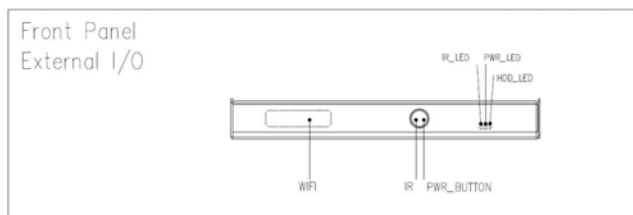

I39B
Power	Power Type	DC-IN
	Power Adapter	19V/2.1A
Mechanical	Dimensions (W x D x H)	190mm x 149mm x 26mm
	Fanless	No
	Construction	Metal
	Mounting	Desk/Wall Mounting and VESA Mounting Kit (Optional)
	Color	Black
Environment	Operating Temperature	0°C ~ 40°C (32 °F ~ 104 °F) at 0.7m/s Air Flow
	Relative Humidity	95% @ 40°C (non-condensing)
Certification	Certification	CE, FCC Class B, CCC

The product appearance, specifications and features are subject to change. Giada reserves the right of final interpretation for the content hereinabove.

versions: V1.0