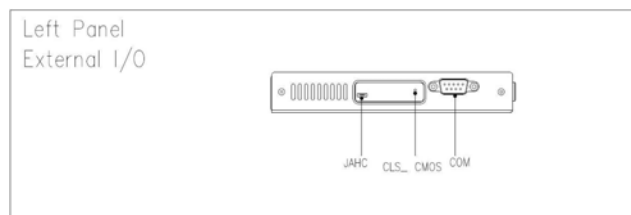

### Features

- ◆ Intel® Celeron J1900 Processors
- ◆ 1 x SO-DIMM DDR3L, Up to 8GB
- ◆ Two Independent Displays VGA+HDMI
- ◆ 1 x 2.5" SATA, 1 x mSATA
- ◆ 1 x USB3.0, 4 x USB2.0, 1 x RS232
- ◆ 1 x RJ45, 1 x Mini-PCle for WiFi/BT

		I39B
Power	Power Type	DC-IN
	Power Adapter	19V/2.1A
Mechanical	Dimensions (W x D x H)	190mm x 149mm x 26mm
	Fanless	No
	Construction	Metal
	Mounting	Desk/Wall Mounting and VESA Mounting Kit (Optional)
	Color	Black
Environment	Operating Temperature	0°C ~ 40°C ( 32 °F ~ 104 °F ) at 0.7m/s Air Flow
	Relative Humidity	95% @ 40°C (non-condensing)
Certification	Certification	CE, FCC Class B, CCC