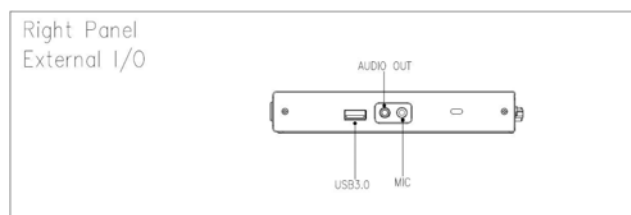

		I39B
Power	Power Type	DC-IN
	Power Adapter	19V/2.1A
Mechanical	Dimensions (W x D x H)	190mm x 149mm x 26mm
	Fanless	No
	Construction	Metal
	Mounting	Desk/Wall Mounting and VESA Mounting Kit (Optional)
	Color	Black
Environment	Operating Temperature	0°C ~ 40°C ( 32 °F ~ 104 °F ) at 0.7m/s Air Flow
	Relative Humidity	95% @ 40°C (non-condensing)
Certification	Certification	CE, FCC Class B, CCC