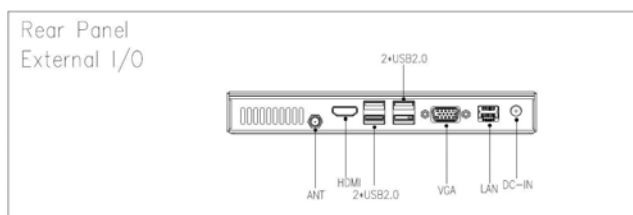

I39B
Power	Power Type	DC-IN
	Power Adapter	19V/2.1A
Mechanical	Dimensions (W x D x H)	190mm x 149mm x 26mm
	Fanless	No
	Construction	Metal
	Mounting	Desk/Wall Mounting and VESA Mounting Kit (Optional)
	Color	Black
Environment	Operating Temperature	0°C ~ 40°C (32 °F ~ 104 °F) at 0.7m/s Air Flow
	Relative Humidity	95% @ 40°C (non-condensing)
Certification	Certification	CE, FCC Class B, CCC

The product appearance, specifications and features are subject to change. Giada reserves the right of final interpretation for the content hereinabove.

versions: V1.0