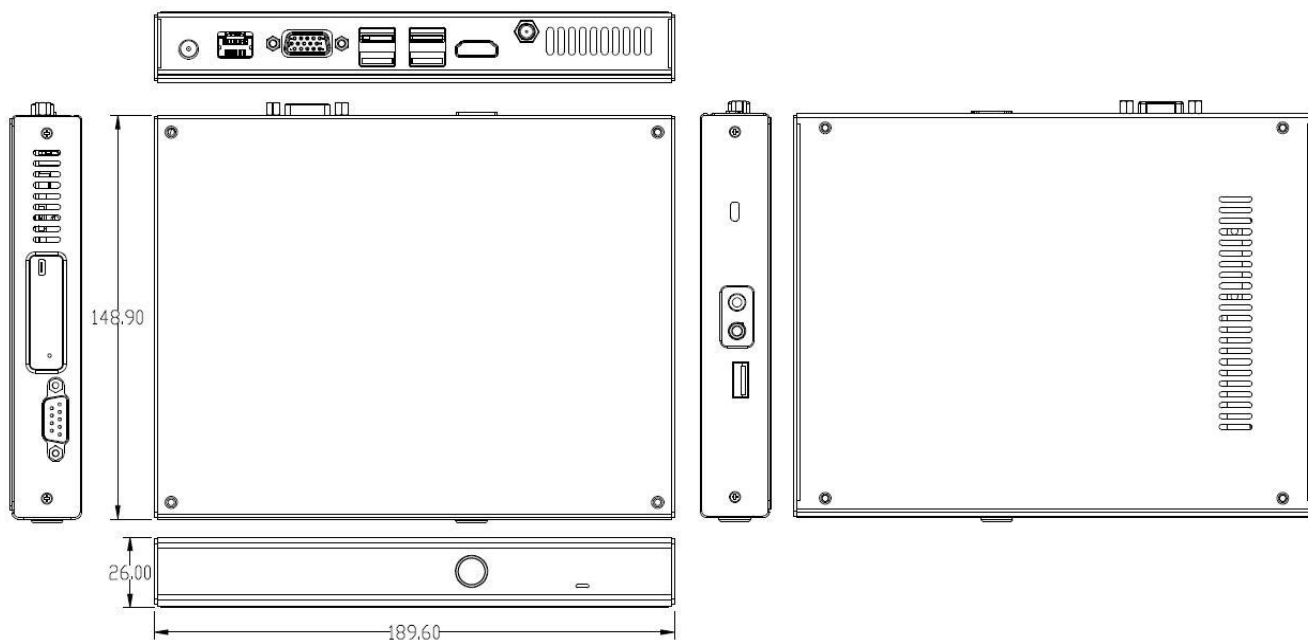

### Features

- ◆ Intel® Celeron J1900 Processors
- ◆ 1 x SO-DIMM DDR3L, Up to 8GB
- ◆ Two Independent Displays VGA+HDMI
- ◆ 1 x 2.5" SATA, 1 x mSATA
- ◆ 1 x USB3.0, 4 x USB2.0, 1 x RS232
- ◆ 1 x RJ45, 1 x Mini-PCle for WiFi/BT

### Specifications

RoHS CE FC CCC

		i39B
Processor	CPU	Intel® Celeron J1900
	Frequency	2.00 GHz (Up to 2.42 GHz)
	BIOS	AMI Source Code
	Chipset	SOC
Memory	Type	DDR3L-1333MHz
	Socket	1 x SO-DIMM
	Max Size	8 GB
Graphics	GPU	Intel® HD Graphics
	Graphic Engine	DirectX 11.1, OpenGL 3.0, OpenCL 1.2
	HDMI	1 x HDMI (Max. 1920 x 1080 @60Hz)
	VGA	1 x VGA (Max. 2560 x 1600 @60Hz)
Network	Controller	Realtek RTL8111F Gigabit Ethernet
	Interface	1 x RJ45
I/O	USB	1 x USB 3.0, 4 x USB 2.0
	Display Interface	1 x HDMI, 1 x VGA
	LAN	1 x RJ45
	Serial Port	1 x RS232
	Audio	1 x MIC-IN, 1 x AUDIO-OUT & SPDIF
	Mini-PCle#1	1 x Full-size Mini-PCle for mSATA
	Mini-PCle#2	1 x Half-size Mini-PCle for WiFi/BT
	JAHG Switch	1
	LED Indicators	1 x HDD LED, 1 x Power LED
Storage	SATA	1 x 2.5" SATA
	mSATA	1 x Full-size mSATA
	Card Reader	1 x TF Card Reader
JAHG Tech	WatchDog Timer	0~255 Second Time Out Support
	Auto Power On	Power Activated Automatically Start
	RTC	Set Up Independently Every day, A Week as a Cycle
	Remote Control	By IR Controller for Power On
Operation System	Windows	Windows 7/8.1/10
	Linux	Supported

		I39B
Power	Power Type	DC-IN
	Power Adapter	19V/2.1A
Mechanical	Dimensions (W x D x H)	190mm x 149mm x 26mm
	Fanless	No
	Construction	Metal
	Mounting	Desk/Wall Mounting and VESA Mounting Kit (Optional)
	Color	Black
Environment	Operating Temperature	0°C ~ 40°C ( 32 °F ~ 104 °F ) at 0.7m/s Air Flow
	Relative Humidity	95% @ 40°C (non-condensing)
Certification	Certification	CE, FCC Class B, CCC